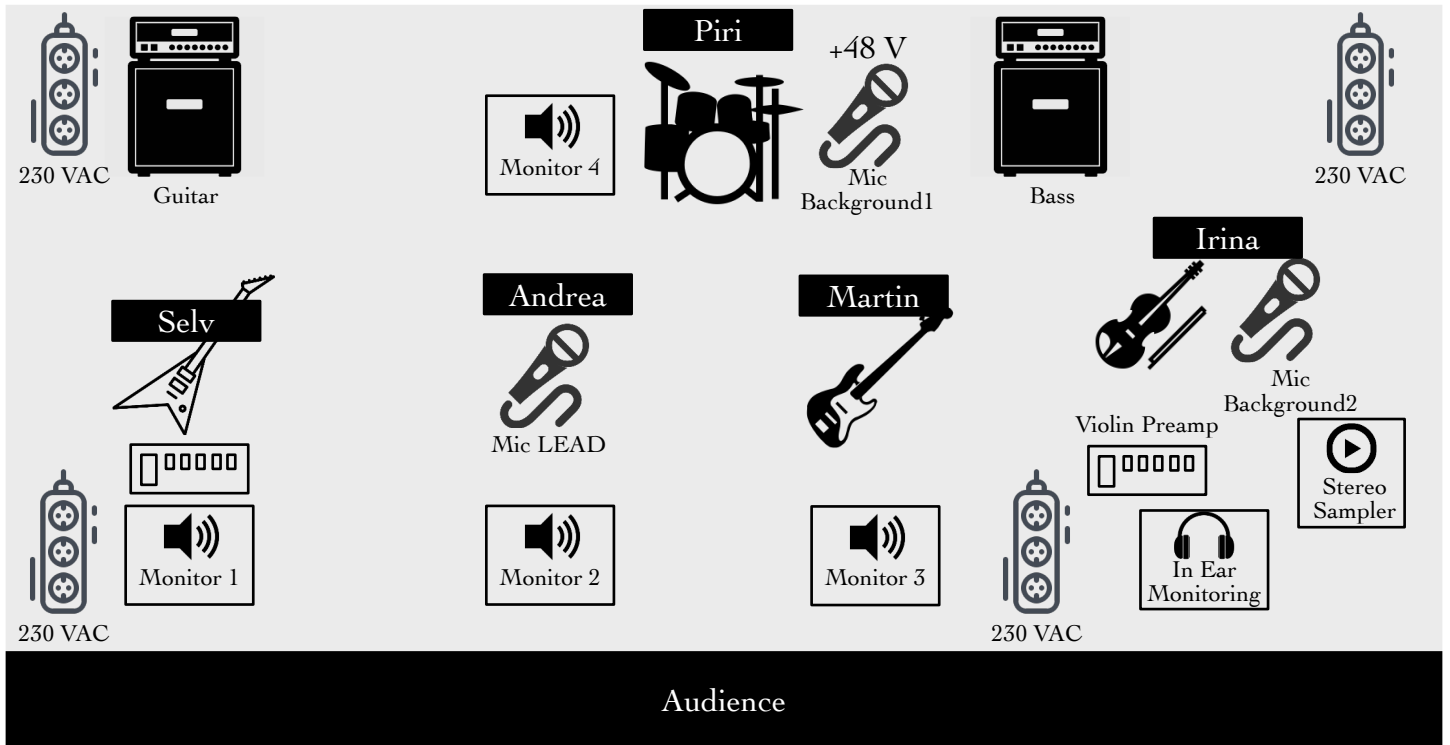

Technical Rider

The concert promoter provides a venue adequate PA system.

Monitormix	Monitor 1 Selv	Monitor 2 Andrea	Monitor 3 Martin	In Ear Irina	Monitor 4 Piri
Bass			30%	30%	
Guitar	70%	30%	50%	60%	50%
Violin	30%	30%			
Sampler	50%			50%	
Vocals Lead		90%		40%	
Vocals BG 1		30%			
Vocal BG 2		30%		70%	50%