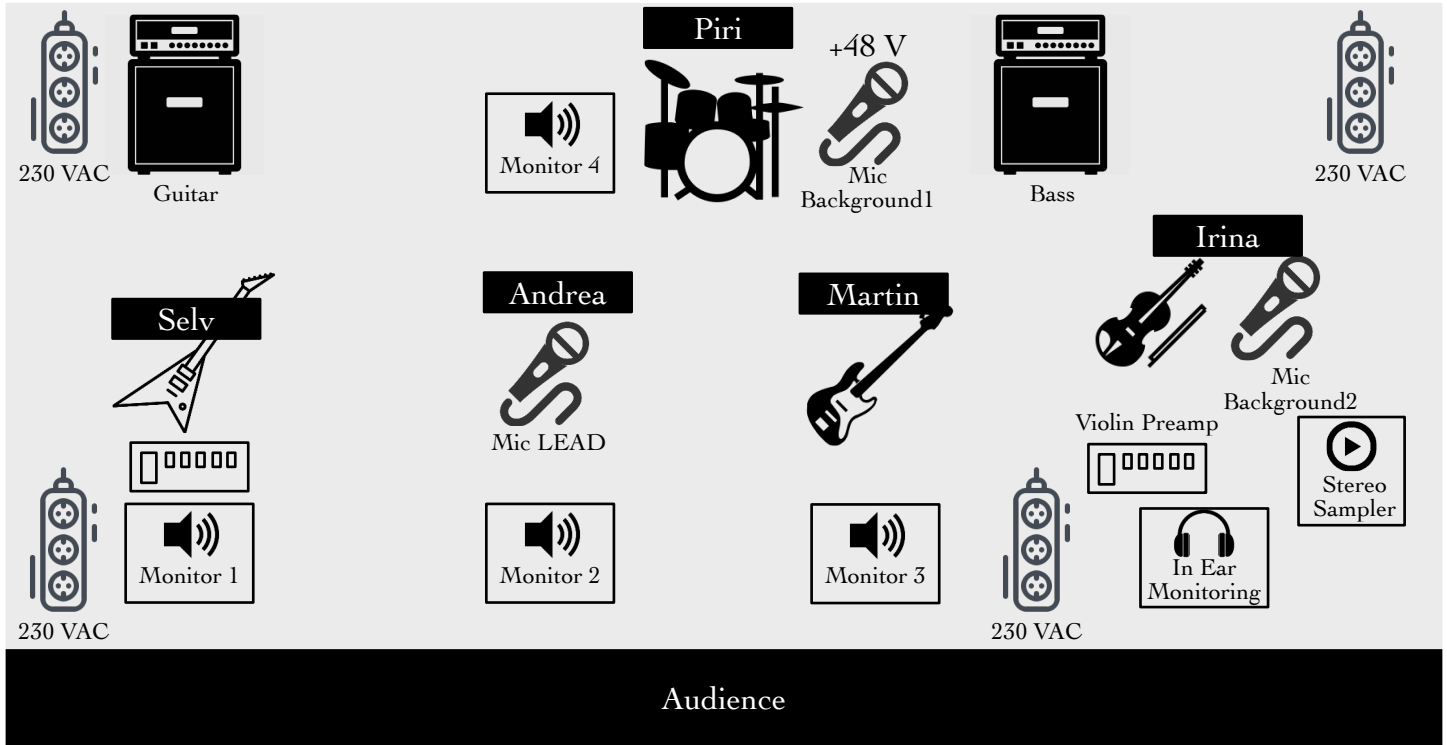

Technical Rider

The concert promoter provides a venue adequate PA system.

Monitormix	Monitor 1 Selv	Monitor 2 Andrea	Monitor 3 Martin	In Ear Irina	Monitor 4 Piri
Bass			30%	30%	
Guitar	70%	30%	50%	60%	50%
Violin	30%	30%			
Sampler	50%			50%	
Vocals Lead		90%		40%	
Vocals BG 1		30%			50%
Vocals BG 2		30%		70%	